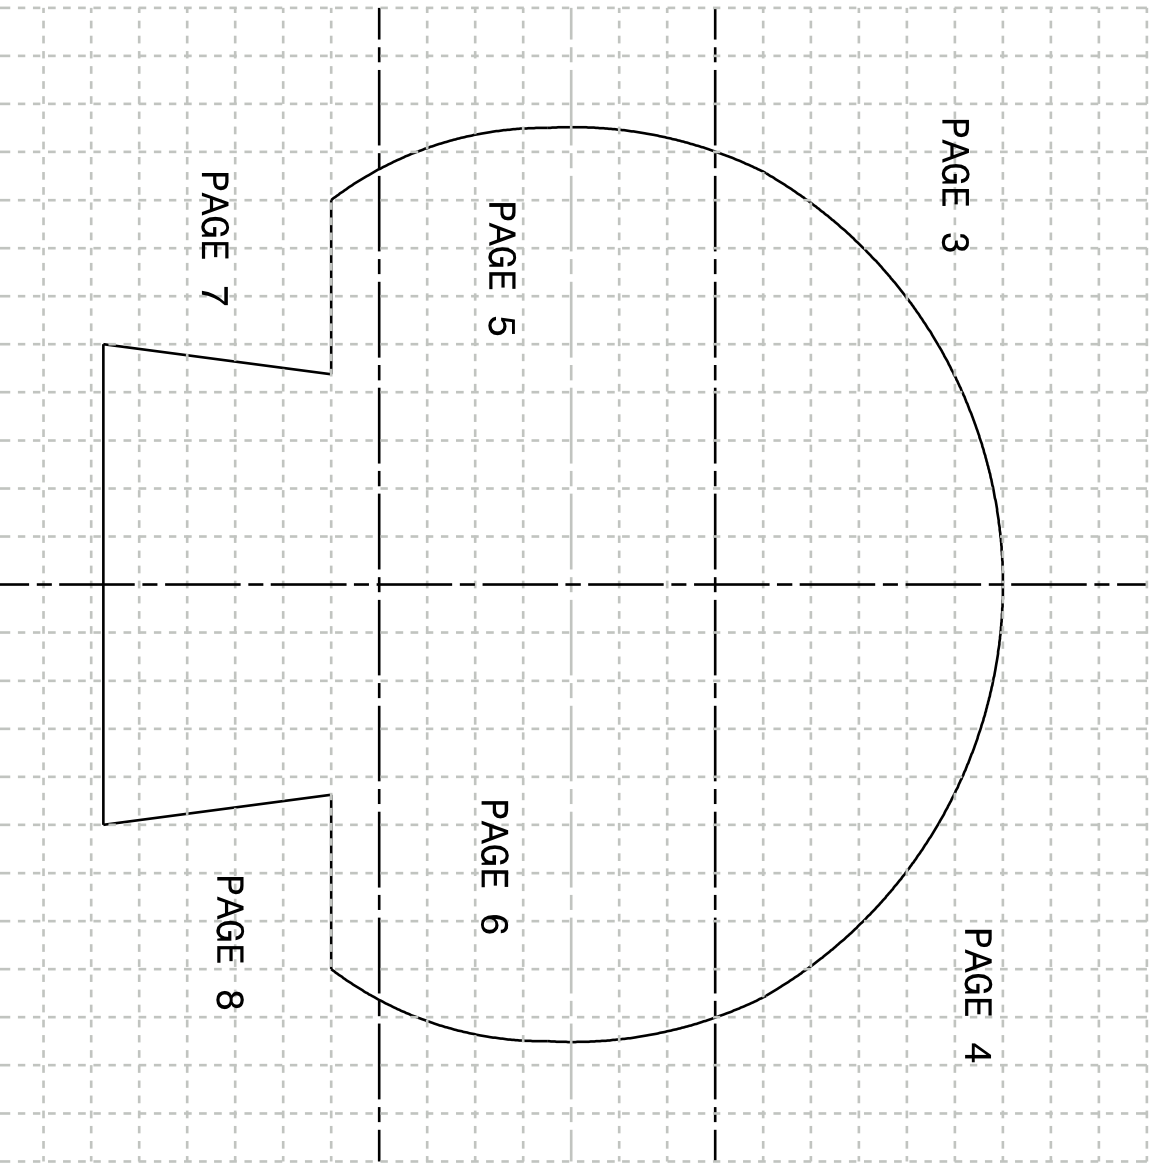

Michigan covid-19 Relief
www.mc19relief.com
bouffant scrub hat style 1